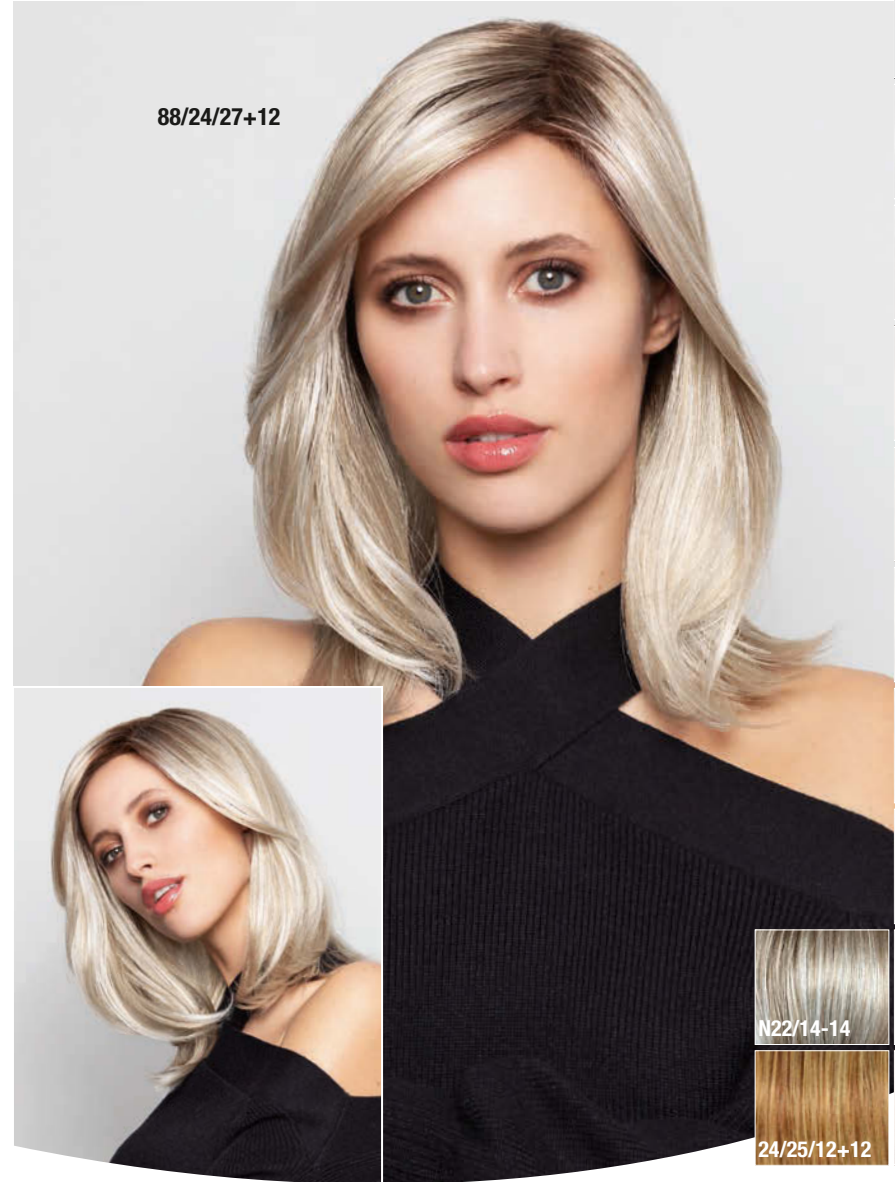

MH Techno Luna Lace ★★★+LF

1B, 4/6, 27/4-4, 8/6/27, 8/10/16, 10/16/27+10, 12/14/26+12, 14/88+8, 24/25/12+12, 33/29/27+6

88/24/27+12