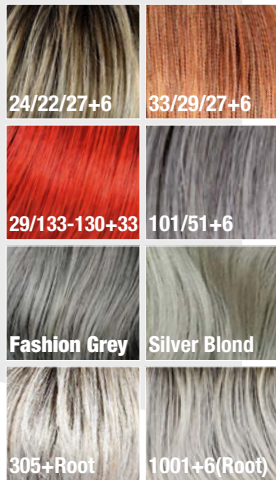

High End Long Page *****+LF

MH

12/14/26+12

GM

14/88#8

Winner Mono Lace ★★★★★+LF

Move Lace ★★★+LF

GM

8/29#4

GM

10/26#6

Ryan Mono Lace ★★★★★+LF

Touch Mono Lace ★★★★★+LF

GM

8/9/60#1B

GM

L22+4

Clic ★★★+LF

Trixi Lace Part ★★★

GM

N22/14-14

RL19/23RT

Nature Long Mono Lace ★★★★★+LF

Nature Statement Deluxe ★★★★★+LF