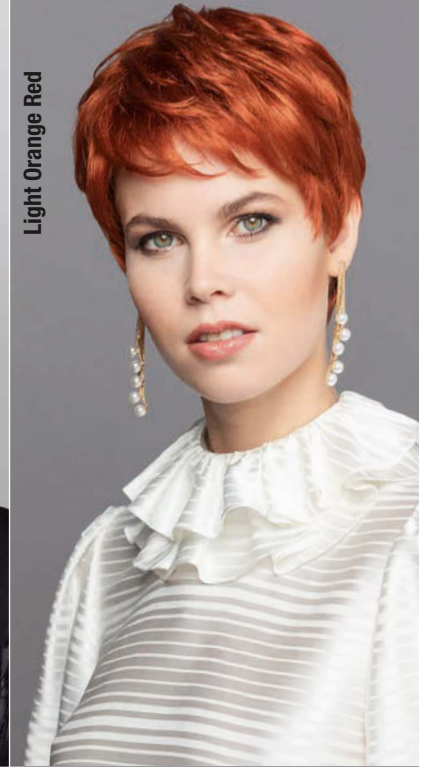

Ginger Lace ★★★+LF

1B, 135/4-2, 4, 27/4-4, L8, 8/14, 12/8-4, L12, 12/26, 12/23, 14/26, 20/25-14, 1001/22-6+6, 1001/22-10+10, 88/22+16, 23/14-10+12, 23/22+14, 24/22/27+6, 88/25-12+12, 1001/25-12+12, 26/25, 1001-23+14, 29/33-6, 33/130/2, 29/133-130+33, Spotlight Red, Light Orange Red, 38, 6+10%Grey, 511T, 56/51-4+4, 60/56-51, 56/58/36, 305K, 1001+6(Root), 51/60, 1001Rooted, 60