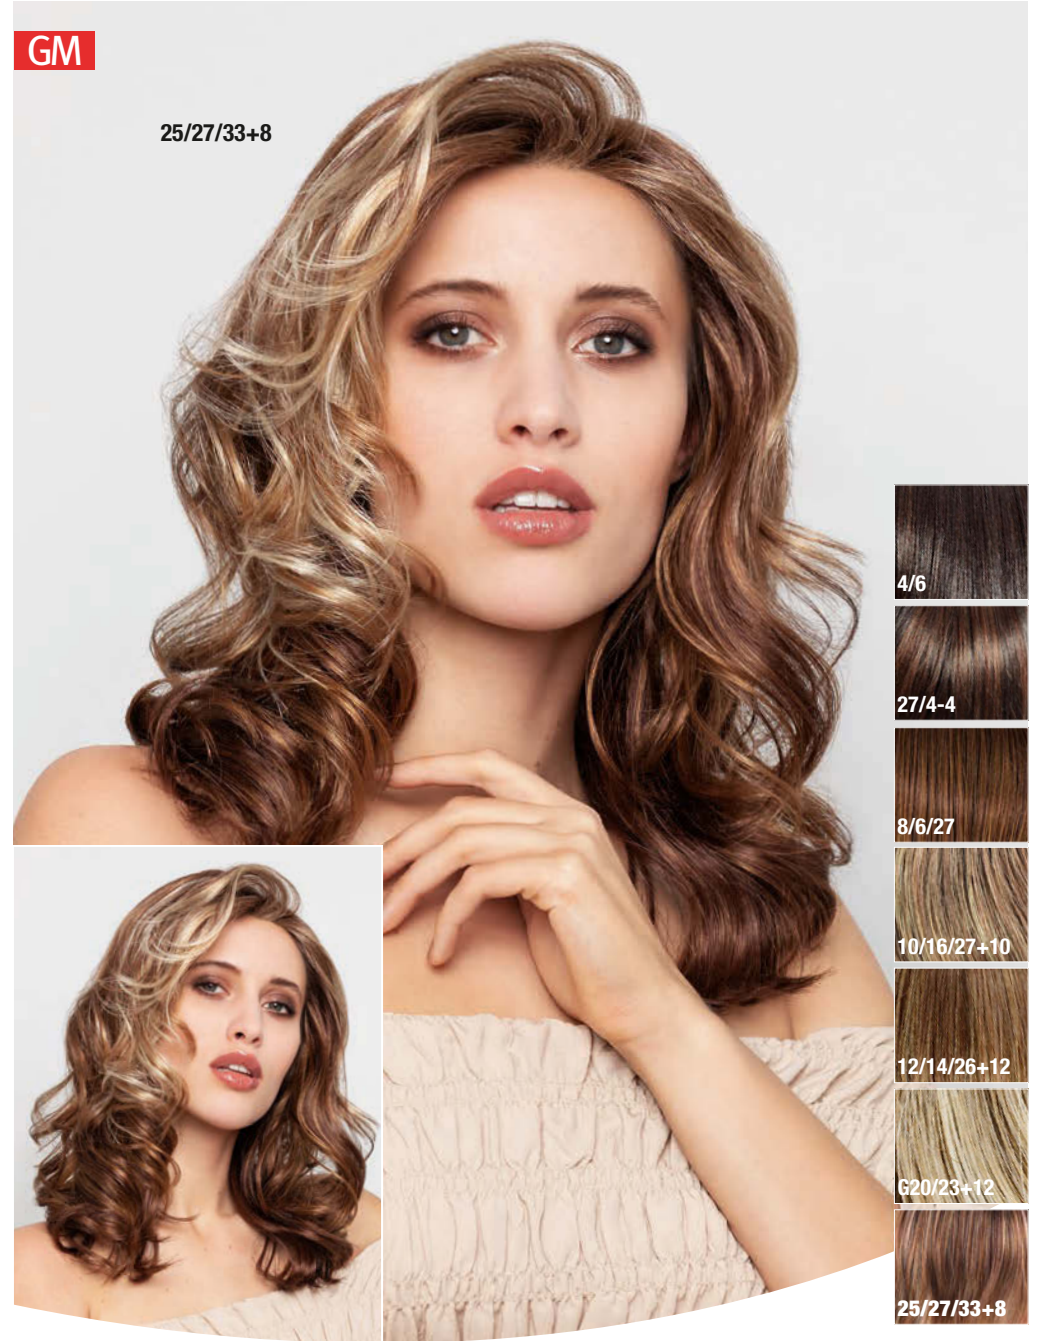

G20/23+12

Julie Lace ★★★+LFS

Sophia Lace ★★★+LFS

GM

25/27/33+8

12/14/26+12

Super Page **+LF

1B, 60/2-2, 6/4-4, 27/4-4, 8/27/Light, 12/14/26+12, 23/20-20+14, 1001-23+14, 26/25+14, 33/29+6, 33/130/2, 6+10%grey, 101/20+12, 305K