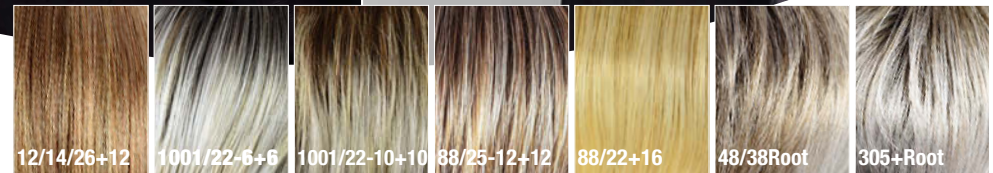

Fashion Grey Seite 11

Power Lace
★★★★+LF

Silver Blond Seite 14

Robin Fly
★★★★+LF

Silver Rooted Seite 14

Ryan Mono Lace
★★★★★+LF

10/26#6 Seite 18

Sophia Lace
★★★+LFS

23/88/14+12 Seite 13

Winner Mono Lace
★★★★+LF

14/88#8 Seite 17

1001/22-6+6

Extreme Young Mono Lace ★★★★★+LF

MH

1001/22-20-14

24/22/27+6

Fashion Vicky Mono Lace ★★★★★+LF
Fashion Vicky Mono Part ★★★

Ginger Lace ★★★+LF

1B, 135/4-2, 4, 27/4-4, L8, 8/14, 12/8-4, L12, 12/26, 12/23, 14/26, 20/25-14, 1001/22-6+6, 1001/22-10+10, 88/22+16, 23/14-10+12, 23/22+14, 24/22/27+6, 88/25-12+12, 1001/25-12+12, 26/25, 1001-23+14, 29/33-6, 33/130/2, 29/133-130+33, Spotlight Red, Light Orange Red, 38, 6+10%Grey, 511T, 56/51-4+4, 60/56-51, 56/58/36, 305K, 1001+6(Root), 51/60, 1001Rooted, 60