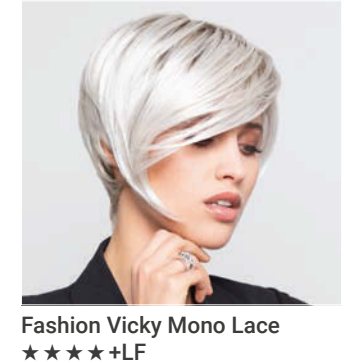

Fashion Vicky Mono Lace
★★★★+LF
Fashion Vicky Mono Part
★★★

1001/22-20+14 Seite 5