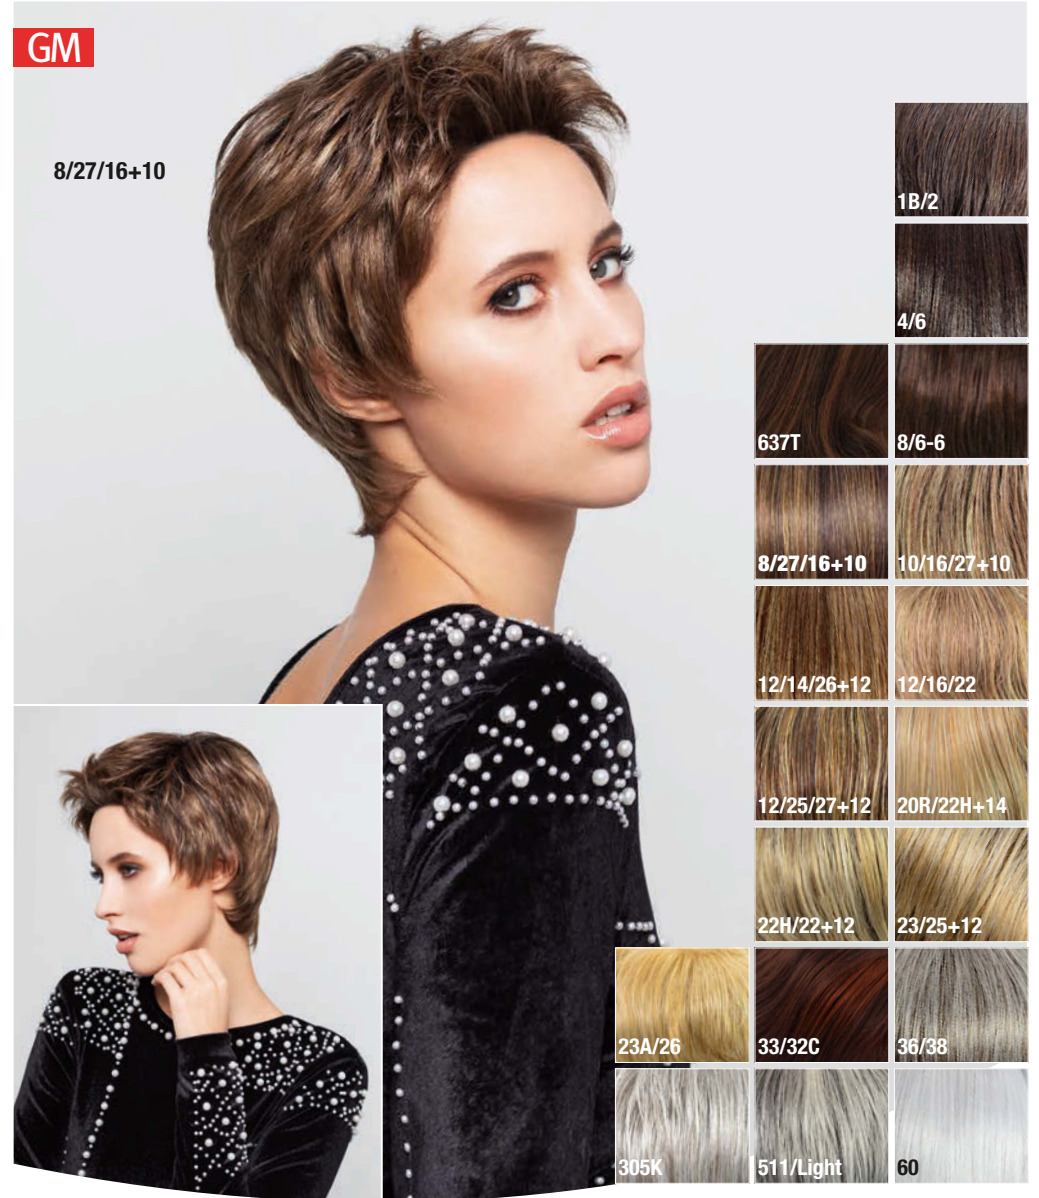

Elegance ★★★

Lisbon Comfort Lace Soft ●●●+LF

Lisbon Mono Lace ★★★★★+LF

Lisbon Mono Lace Deluxe ★★★★★+LF

GM

8/27/16+10