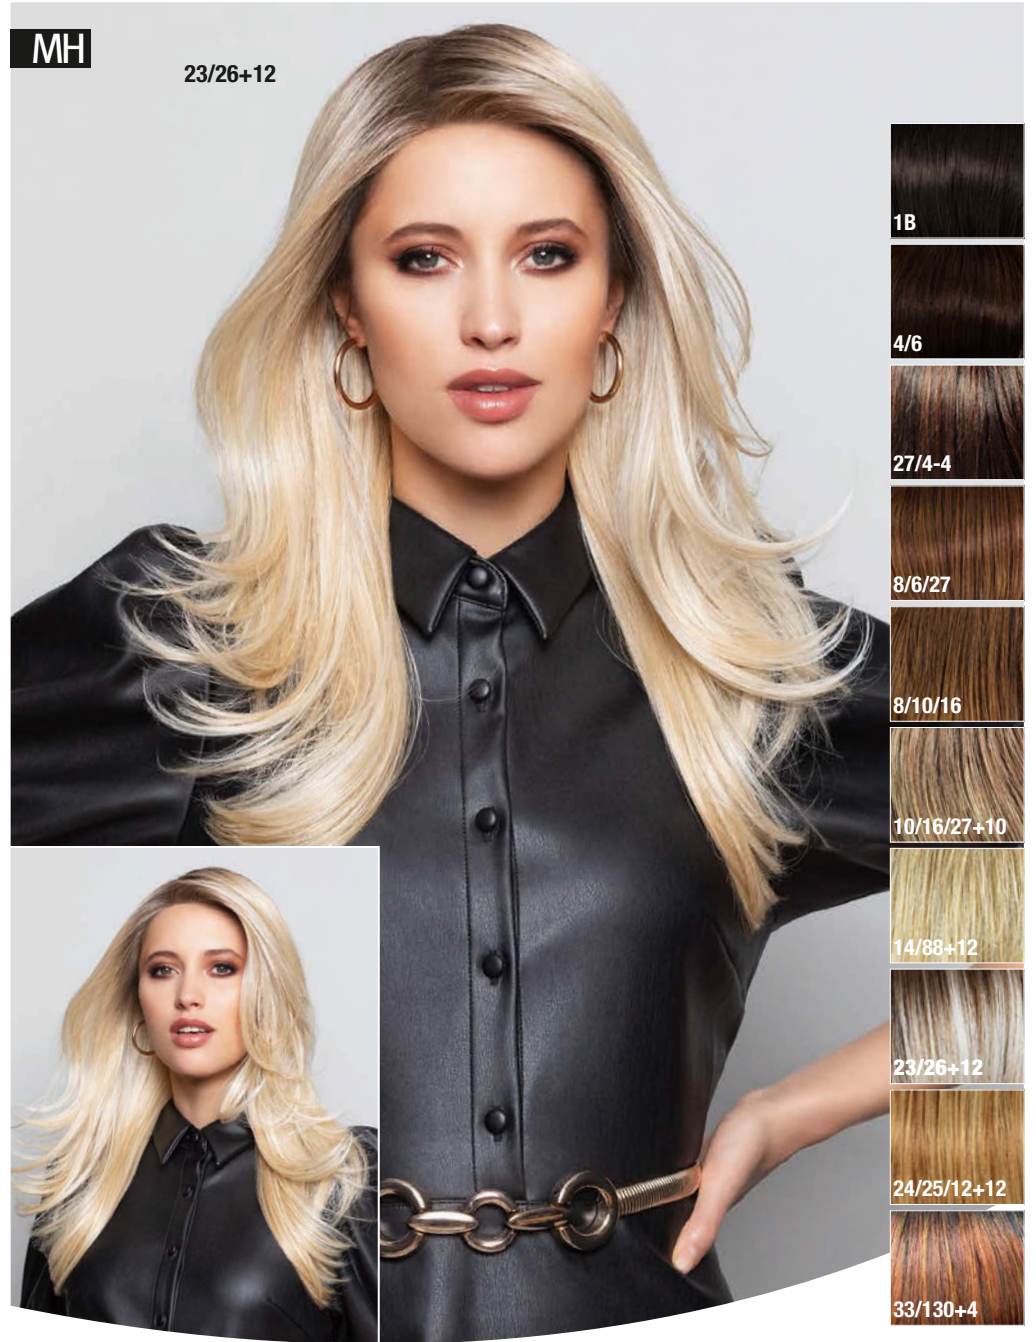

High End Techno Power Lace ★★★★★+LF

MH

23/26+12

1B
4/6
27/4-4
8/6/27
8/10/16
10/16/27+10
14/88+12
23/26+12
24/25/12+12
33/130+4