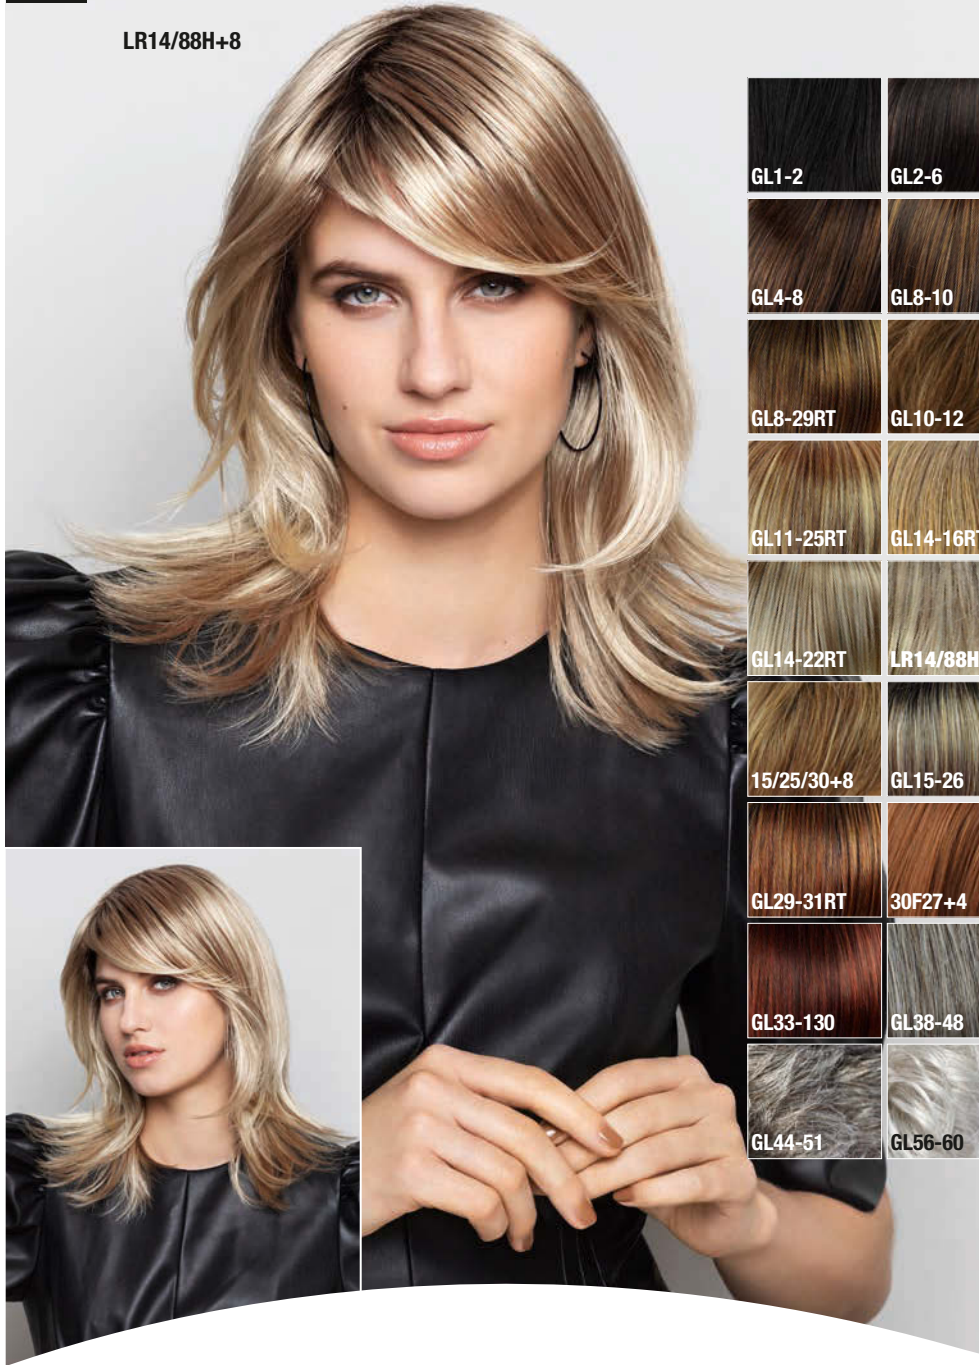

MH

LR14/88H+8

GL1-2	GL2-6
GL4-8	GL8-10
GL8-29RT	GL10-12
GL11-25RT	GL14-16RT
GL14-22RT	LR14/88H+8
15/25/30+8	GL15-26
GL29-31RT	30F27+4
GL33-130	GL38-48
GL44-51	GL56-60

Attention Lace ★★★+LF