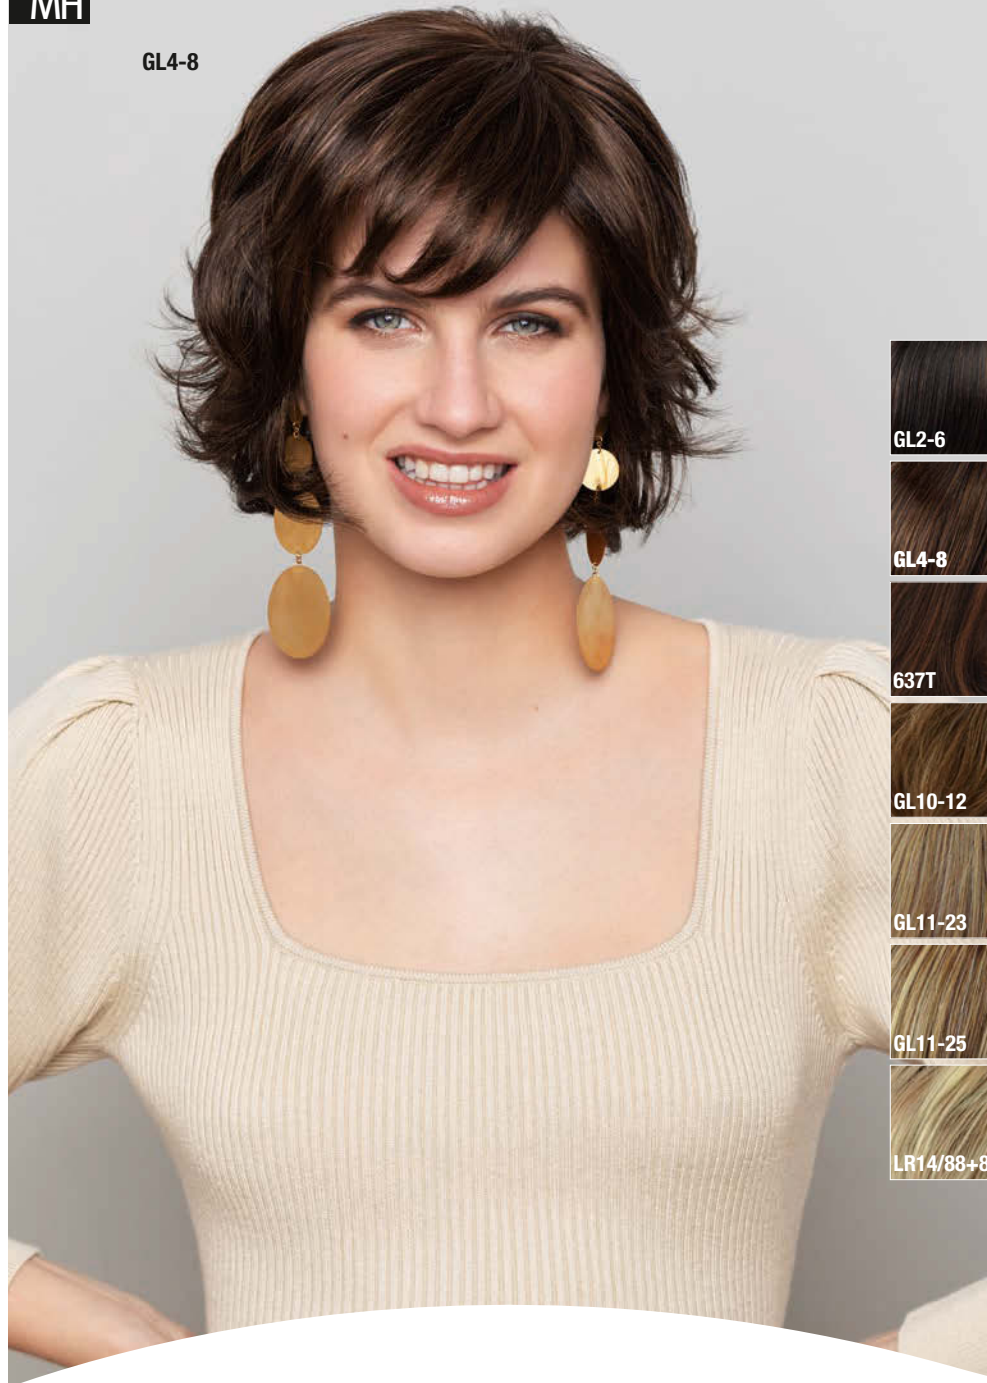

GL4-8

Elegance ★★★

Lisbon Comfort Lace Soft ●●●+LF

Lisbon Mono Lace ★★★★★+LF

Lisbon Mono Lace Deluxe ★★★★★+LF

GM

8/27/16+10