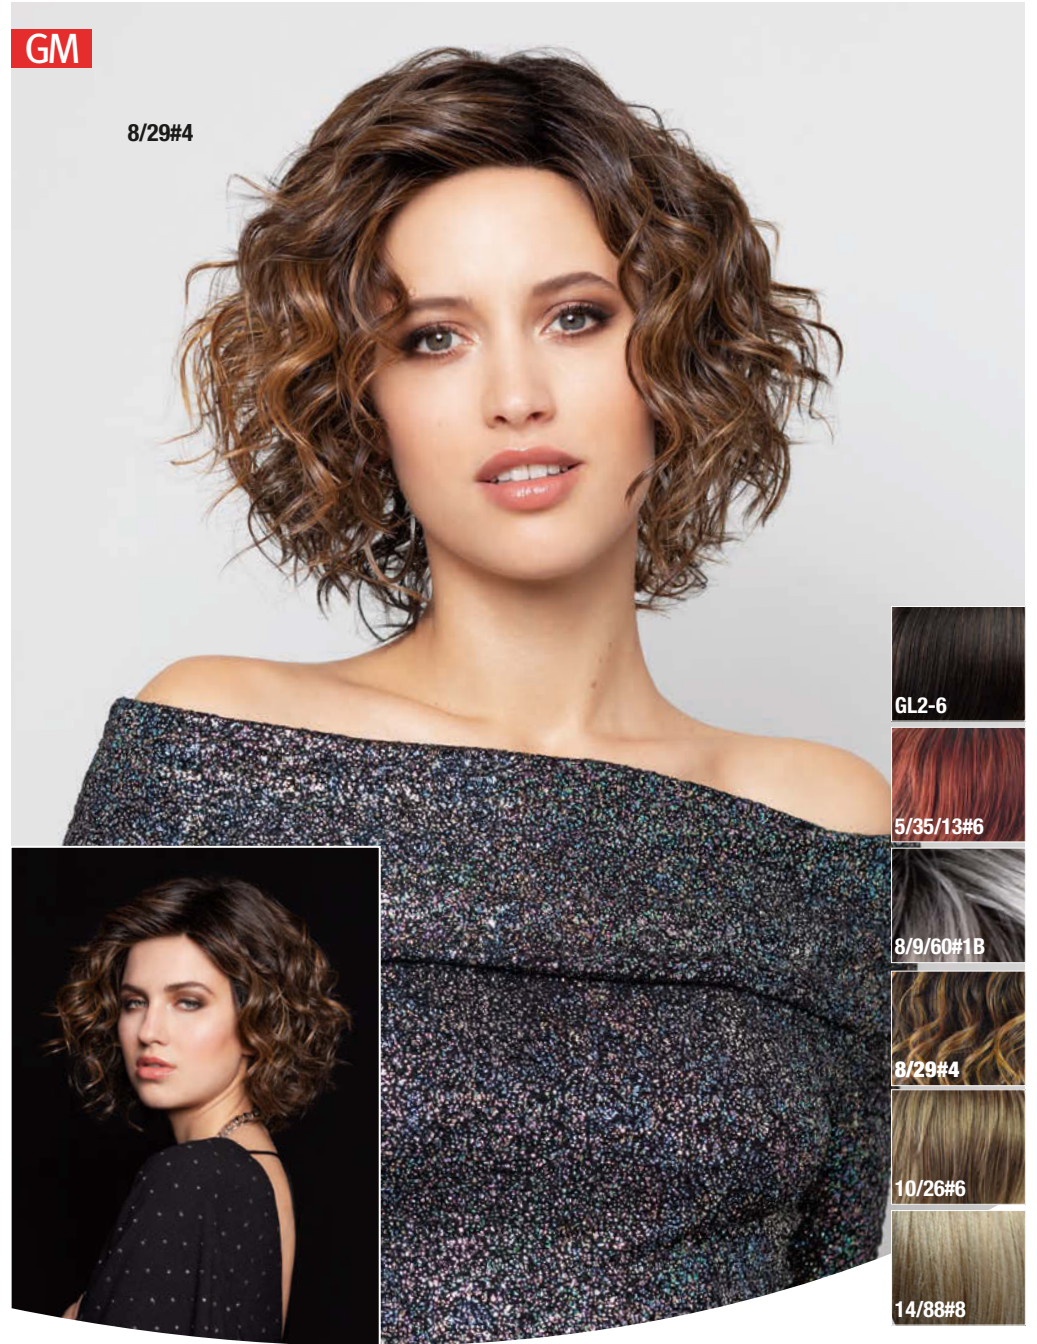

Move Lace ★★★+LF

GM

8/29#4