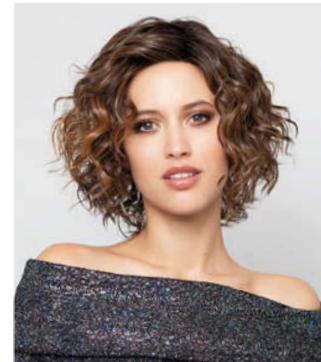

Move Lace
★★★+LF

8/29#4 Seite 17