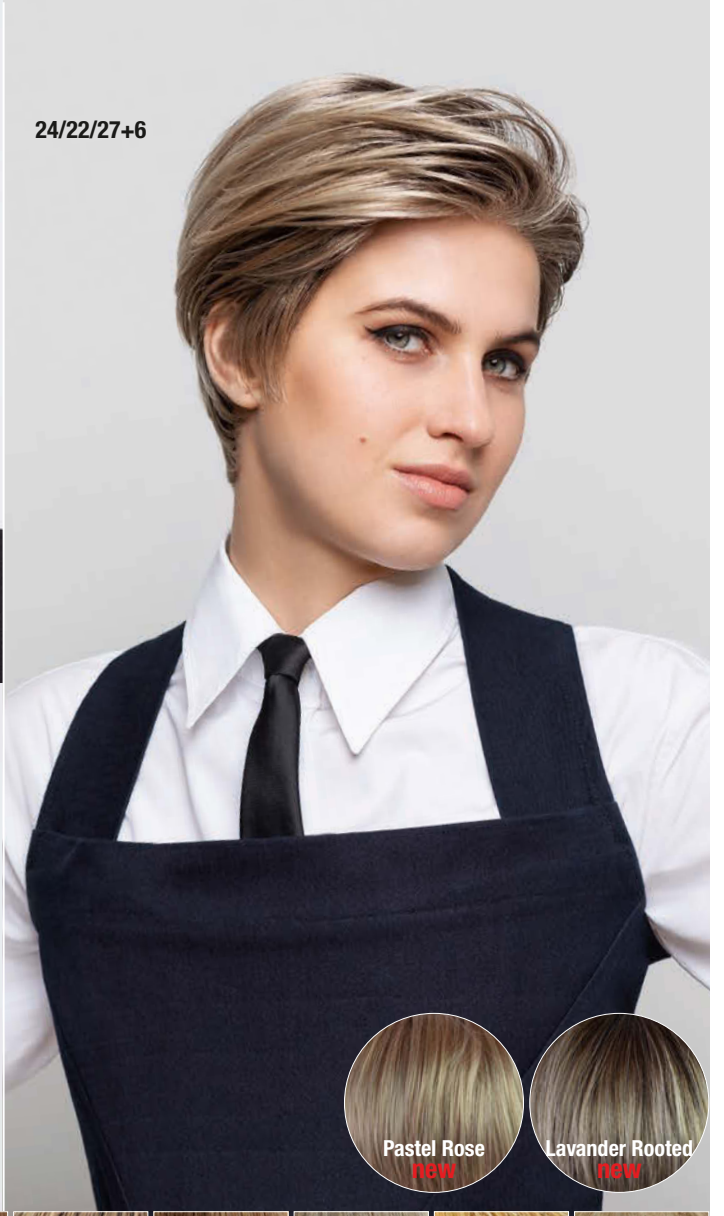

24/22/27+6