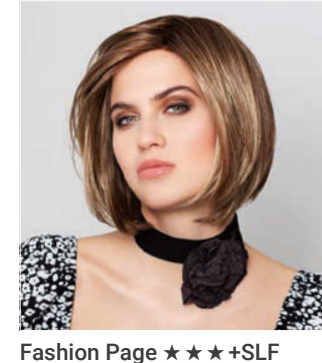

Fashion Page ★★★+SLF
Techno Fashion Page Lace
★★★★+LF

10/16/27+10 Seite 11