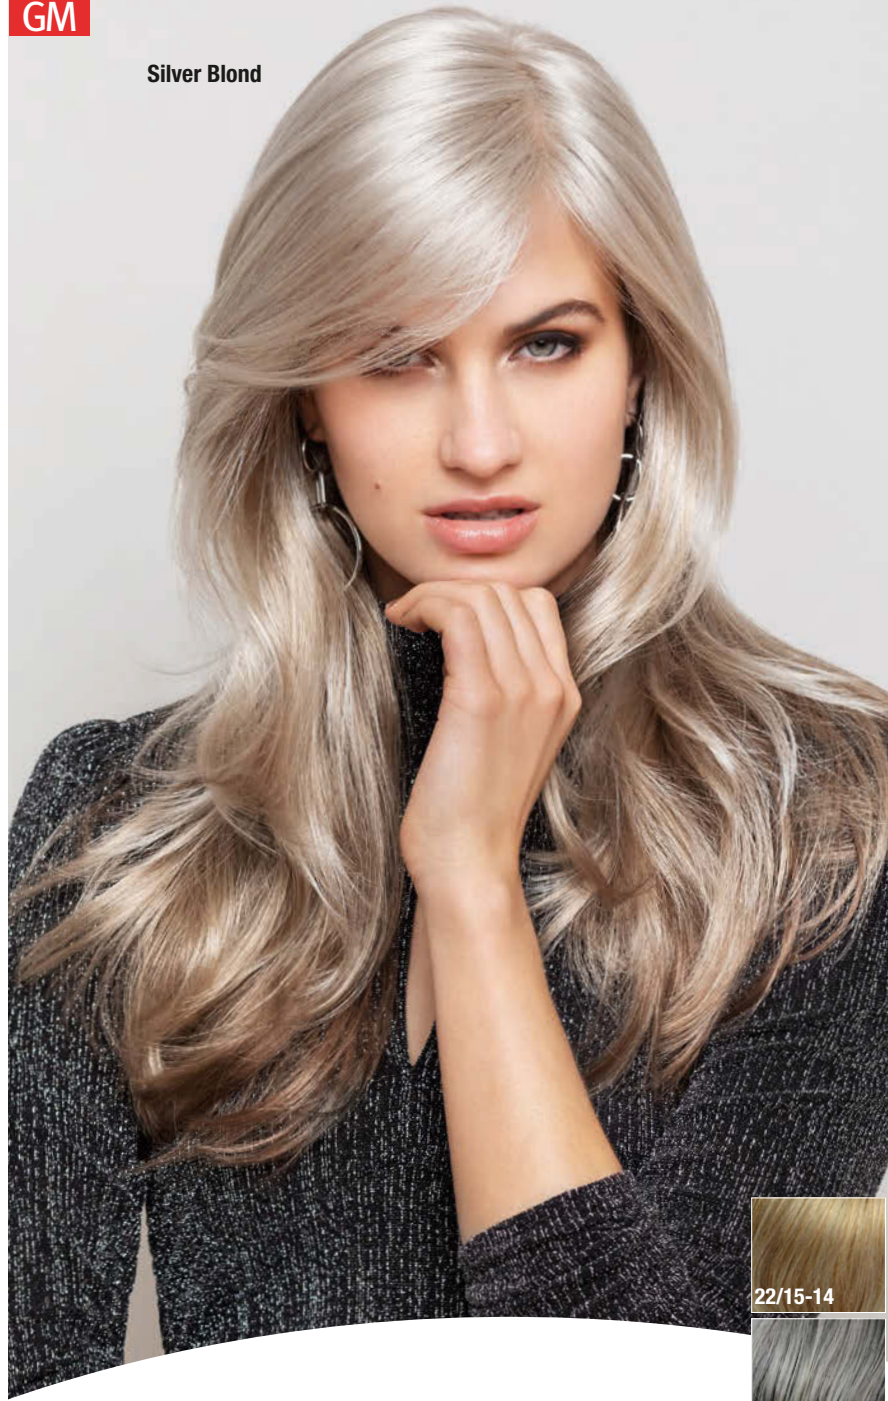

4/6, 27/4-4, 10/16/27+10, 12/14/26+12, 14/88+8, N22/14-14, 33/29/27+6, 48/38Root, 101/51+6, 56/60+4

GM

23/88/14+12

Silver Blond

Power Lace ★★★+LF

Robin Fly ★★★+LF

Silver Rooted

GM